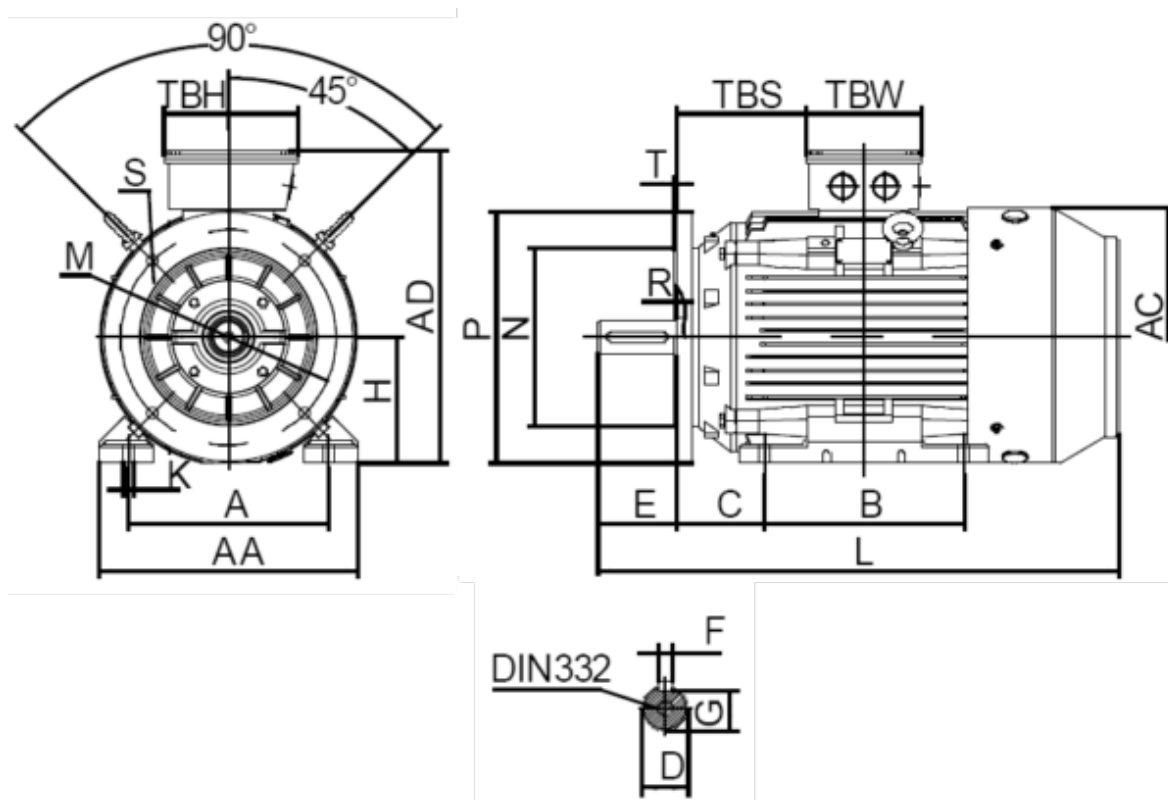

Data Sheet

Article number: 250300400617

Description: Kleedrive T3C 132M1-6 4.0KW 900 rpm
3x230/400V 50HZ IP55 B35 Eff=86,8%

Measures

A = 216	F = 10	TBW = 134
AA = 263	G = 33	
AC = Ø259	H = 132	
AD = 332	HD = 200	
B = 178	K = Ø12	
C = 89	L = 5005	
D = Ø38	TBH = 134	
E = 80	TBS = 61.5	